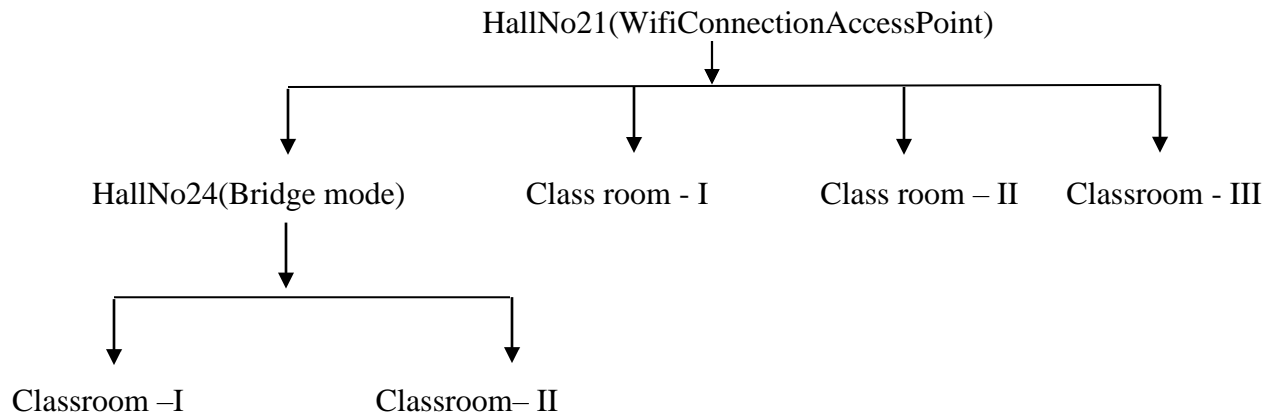

INTERNET FACILITY AVAILABLE IN THE COLLEGE CAMPUS
2023-2024

MAIN CONNECTIONS AVAILABLE:

- MAINBUILDING
- ANNEXURE-I
- ANNEXURE- II
- ANNEXURE- III
- LIBRARY

FLOW OF WIFI CONNECTIONS

ANNEXURE-I

ANNEXURE-II

ANNEXURE- III

ANNEXURE- III

HallNo21(WifiConnectionAccessPoint)Lib

rary

Onlinebrowsing(IIFloor)

Internet(IIFloor)

LAN/WIFIDETAILS

S.No	Place	Speed	Modemmodel	Type
1.	MainBuilding NewLabI(Mainmodem)	100Mbps	TPLink	LAN&WiFi
2.	IFloor New LabII(Mainmodem)	100Mbps	TPLink	LAN&WiFi
3.	IIFloor B.Voc., Lab(Mainmodem)	100Mbps	TPLink	LAN&WiFi
4.	IIFloor Edusat Lab(Bridgmodem)	100Mbps	TPLink	LAN&WiFi
5.	Annexure I Placementcell(Mainmodem)	100Mbps	TPLink	LAN&WiFi
6.	Annexure I Economicsdepartment(Bridgmodem)	100Mbps	TPLink	LAN&WiFi
7.	Annexure I Historydepartment(Bridgmodem)	100Mbps	TPLink	LAN&WiFi
8.	Annexure II COEOffice(Mainmodem)	100Mbps	TPLink	LAN&WiFi
9.	Annexure II COEOffice(Mainmodem)(2StaticIP)	20Mbps	TPLink	LAN&WiFi