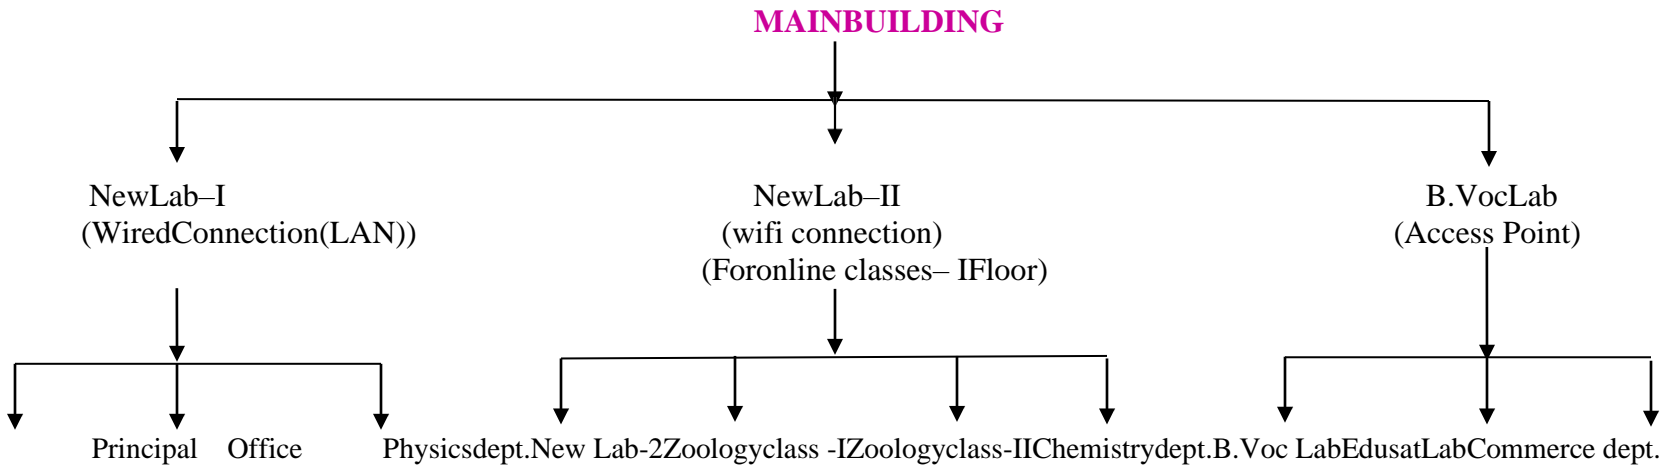

INTERNET FACILITY AVAILABLE IN THE COLLEGE CAMPUS
2023-2024

MAIN CONNECTIONS AVAILABLE:

- MAINBUILDING
- ANNEXURE-I
- ANNEXURE- II
- ANNEXURE- III
- LIBRARY

FLOW OF WIFI CONNECTIONS

ANNEXURE-I

ANNEXURE-II

ANNEXURE- III

ANNEXURE- III

HallNo21(WifiConnectionAccessPoint)Lib

rary

Onlinebrowsing(IIFloor)

Internet(IIFloor)

LAN/WIFIDETAILS

S.No	Place	Speed	Modemmodel	Type
1.	MainBuilding NewLabI(Mainmodem)	100Mbps	TPLink	LAN&WiFi
2.	IFloor New LabII(Mainmodem)	100Mbps	TPLink	LAN&WiFi
3.	IIFloor B.Voc., Lab(Mainmodem)	100Mbps	TPLink	LAN&WiFi
4.	IIFloor Edusat Lab(Bridgmodem)	100Mbps	TPLink	LAN&WiFi
5.	Annexure I Placementcell(Mainmodem)	100Mbps	TPLink	LAN&WiFi
6.	Annexure I Economicsdepartment(Bridgmodem)	100Mbps	TPLink	LAN&WiFi
7.	Annexure I Historydepartment(Bridgmodem)	100Mbps	TPLink	LAN&WiFi
8.	Annexure II COEOffice(Mainmodem)	100Mbps	TPLink	LAN&WiFi
9.	Annexure II COEOffice(Mainmodem)(2StaticIP)	20Mbps	TPLink	LAN&WiFi